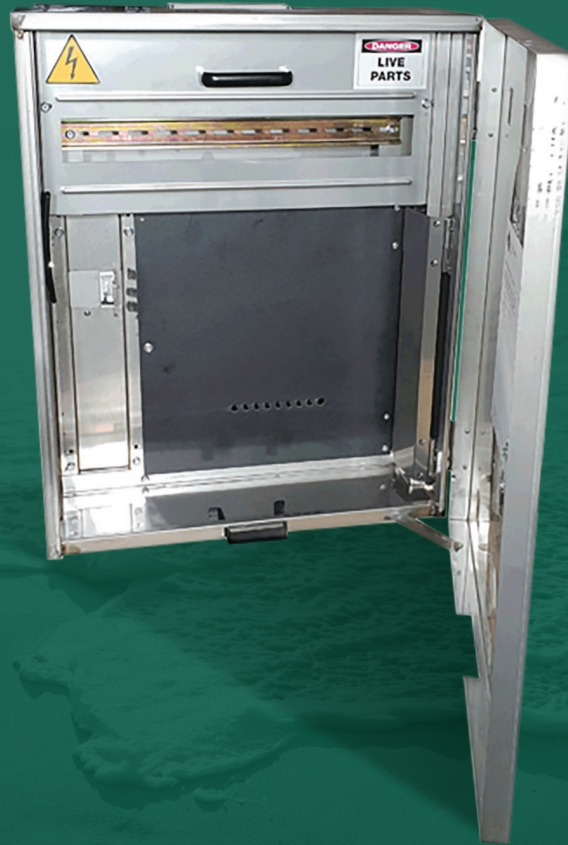

MES121NR-MI SS

Stainless Steel Meter Enclosure
Sa Type 1

IP23

Enclosure Range

KEY FEATURES

- ▶ SA Power Network Approved
- ▶ IP23 Protection Rating
- ▶ Stainless Steel Construction (Grade 316)
- ▶ Pre-drilled Type X Meter Panel (H350mm x W350mm)
- ▶ Full 21 Module DIN Capacity Switchboard
- ▶ Quality Hinged Door (Removable)
- ▶ Generous Wiring Room & Cable Access Top / Bottom

Meter Isolator

Neutral link

Earth & Neutral

- ▶ 3 Additional Neutral Connections Provided For RCD
- ▶ Parts Bag Included
- ▶ Provision for Lockable door
- ▶ 63A Meter Isolator
- ▶ Optional XL wide
- ▶ Available In Rebated Option
- ▶ Optional Plinth & Rain Hood For Free Standing Application (Straight Sided Only)

Technical Specifications

| Specifications | Width | Height | Depth |
|----------------|---|--------|-------|
| Enclosure Size | 500 | 600 | 250 |
| Meter Panel | 350 | 350 | 6 |
| Neutral Grid | 11 x ø5mm (Suit up to 10mm) 9 x ø8mm (Suits up to 25mm) | | |
| Earth Grid | 10 x ø5mm (Suit up to 10mm) 1 x ø8mm (Suits up to 25mm) | | |

Available Accessories

| Accessory | Order Code | Description | Quantity |
|---|-------------|--|----------|
| SA Type 1 STD Panel - Blank Pre-drilled | MPS1-D | ▶ RMeter Panel-350mmx 350mm Machined Meter Blank Panel with Hinges | 1 |
| SA Type 1 - Rain Hood (Suits SA Type 2) | RHS1 SS | ▶ Rain Hood - 316 Stainless Steel (Non Rebated Only) | 1 |
| SA Type 1 - 1000mm Plinth (Suits SA Type 2) | PLS1 SS-100 | ▶ Plinth - 3mm 316 Stainless Steel 1mm High (Non Rebated Only) | 1 |
| SA Type 1 STD Panel - Blank | MPS1-B | ▶ Meter Panel-350mmx 350mm Meter Blank Panel with Hinges | 1 |