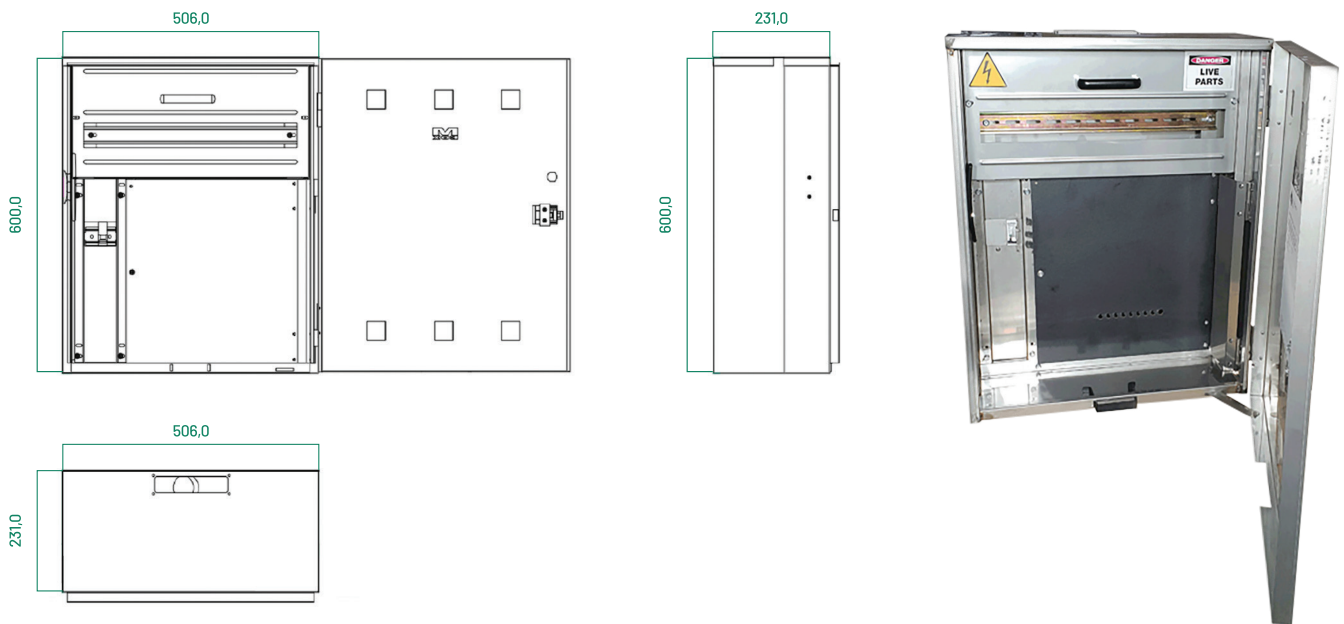

MES121NR-MI SS

Stainless Steel Meter Enclosure
Sa Type 1

IP23

Enclosure Range

KEY FEATURES

- ▶ SA Power Network Approved
- ▶ IP23 Protection Rating
- ▶ Stainless Steel Construction (Grade 316)
- ▶ Pre-drilled Type X Meter Panel (H350mm x W350mm)
- ▶ Full 21 Module DIN Capacity Switchboard
- ▶ Quality Hinged Door (Removable)
- ▶ Generous Wiring Room & Cable Access Top / Bottom

Meter Isolator

Neutral link

Earth & Neutral

- ▶ 3 Additional Neutral Connections Provided For RCD
- ▶ Parts Bag Included
- ▶ Provision for Lockable door
- ▶ 63A Meter Isolator
- ▶ Optional XL wide
- ▶ Available In Rebated Option
- ▶ Optional Plinth & Rain Hood For Free Standing Application (Straight Sided Only)

Technical Specifications

| Specifications | Width | Height | Depth |
|----------------|---|--------|-------|
| Enclosure Size | 500 | 600 | 250 |
| Meter Panel | 350 | 350 | 6 |
| Neutral Grid | 11 x ø5mm (Suit up to 10mm) 9 x ø8mm (Suits up to 25mm) | | |
| Earth Grid | 10 x ø5mm (Suit up to 10mm) 1 x ø8mm (Suits up to 25mm) | | |

Available Accessories

| Accessory | Order Code | Description | Quantity |
|---|-------------|--|----------|
| SA Type 1 STD Panel - Blank Pre-drilled | MPS1-D | ▶ RMeter Panel-350mmx 350mm Machined Meter Blank Panel with Hinges | 1 |
| SA Type 1 - Rain Hood (Suits SA Type 2) | RHS1 SS | ▶ Rain Hood - 316 Stainless Steel (Non Rebated Only) | 1 |
| SA Type 1 - 1000mm Plinth (Suits SA Type 2) | PLS1 SS-100 | ▶ Plinth - 3mm 316 Stainless Steel 1mm High (Non Rebated Only) | 1 |
| SA Type 1 STD Panel - Blank | MPS1-B | ▶ Meter Panel-350mmx 350mm Meter Blank Panel with Hinges | 1 |