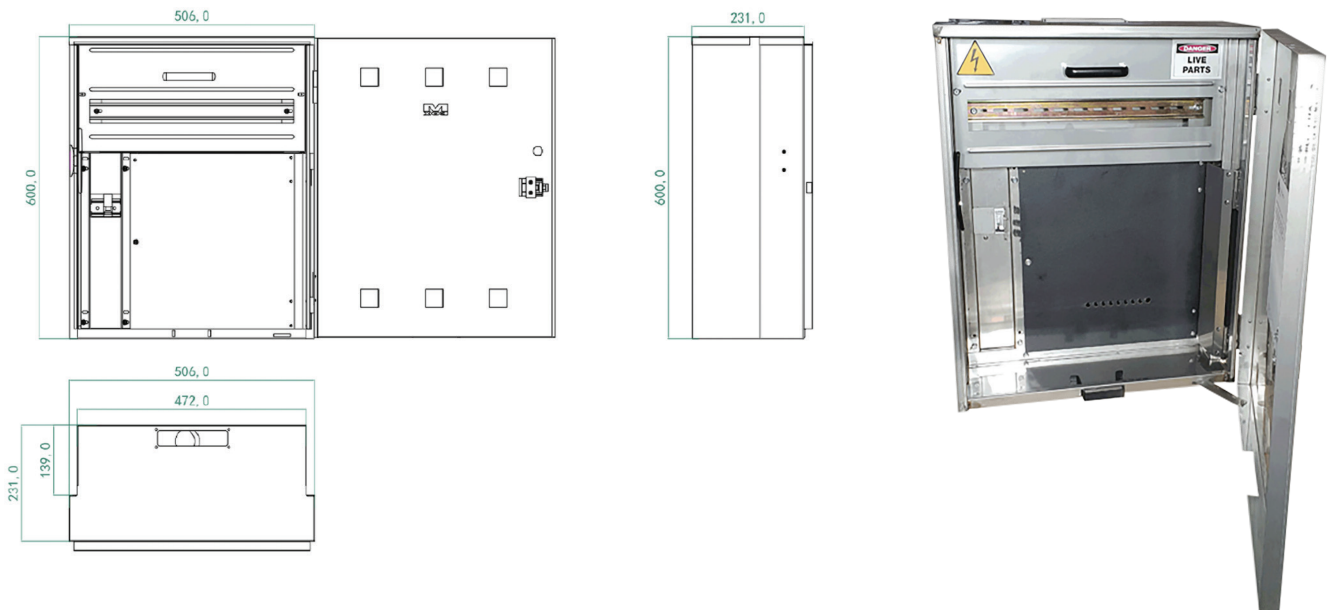

MES121R-MI SS

Stainless Steel Meter Enclosure
Sa Type 1

IP23

Enclosure Range

KEY FEATURES

Meter Isolator

Neutral link

Earth & Neutral

- ▶ SA Power Network Approved
- ▶ IP23 Protection Rating
- ▶ Stainless Steel Construction (Grade 316)
- ▶ Pre-drilled Type X Meter Panel (H350mm x W350mm)
- ▶ Full 21 Module DIN Capacity Switchboard
- ▶ Quality Hinged Door (Removable)
- ▶ Generous Wiring Room & Cable Access Top / Bottom
- ▶ 3 Additional Neutral Connections Provided For RCD
- ▶ Parts Bag Included
- ▶ Provision for Lockable door
- ▶ 63A Meter Isolator
- ▶ Optional XL wide
- ▶ Available Non Rebated Straight Sided Option
- ▶ Optional Plinth & Rain Hood For Free Standing Application (Straight Sided Only)

Technical Specifications

Specifications	Width	Height	Depth
Enclosure Size	500	600	250
Meter Panel	350	350	6
Neutral Grid	11 x ø5mm (Suit up to 10mm) 9 x ø8mm (Suits up to 25mm)		
Earth Grid	10 x ø5mm (Suit up to 10mm) 1 x ø8mm (Suits up to 25mm)		

Available Accessories

Accessory	Order Code	Description	Quantity
SA Type 1 STD Panel - Blank Pre-drilled	MPS1-D	RMeter Panel-350mmx 350mm Machined Meter Blank Panel with Hinges	1