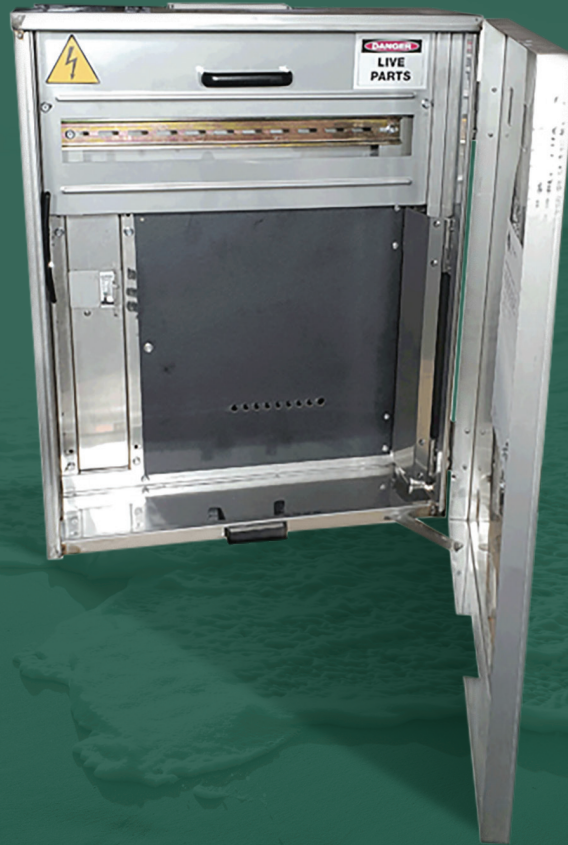

MES121R-MI SS

Stainless Steel Meter Enclosure
Sa Type 1

IP23

Enclosure Range

KEY FEATURES

Meter Isolator

Neutral link

Earth & Neutral

- ▶ SA Power Network Approved
- ▶ IP23 Protection Rating
- ▶ Stainless Steel Construction (Grade 316)
- ▶ Pre-drilled Type X Meter Panel (H350mm x W350mm)
- ▶ Full 21 Module DIN Capacity Switchboard
- ▶ Quality Hinged Door (Removable)
- ▶ Generous Wiring Room & Cable Access Top / Bottom
- ▶ 3 Additional Neutral Connections Provided For RCD
- ▶ Parts Bag Included
- ▶ Provision for Lockable door
- ▶ 63A Meter Isolator
- ▶ Optional XL wide
- ▶ Available Non Rebated Straight Sided Option
- ▶ Optional Plinth & Rain Hood For Free Standing Application (Straight Sided Only)

Technical Specifications

Specifications	Width	Height	Depth
Enclosure Size	500	600	250
Meter Panel	350	350	6
Neutral Grid	11 x ø5mm (Suit up to 10mm) 9 x ø8mm (Suits up to 25mm)		
Earth Grid	10 x ø5mm (Suit up to 10mm) 1 x ø8mm (Suits up to 25mm)		

SA TYPE 1 / 316 STAINLESS STEEL REBATED				
Product	Order Code	Meter Isolator	DIN	MCB Rating
SA Type 1	MES121R SS	Not Supplied	21 Pole	No MCB Supplied
SA Type 1 Single Phase MI (Stainless)	MES121R-MI SS	Yes	21 Pole	1P 63A 6kA
SA Type 1 Three Phase MI (Stainless)	MES121R-MI3P SS	Yes	21 Pole	3P 63A 6kA